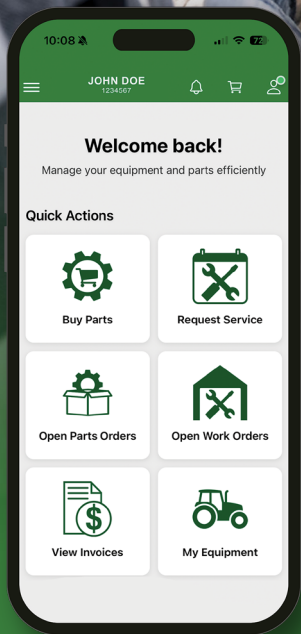

NOW AVAILABLE

**YOUR EQUIPMENT.
YOUR PARTS.
YOUR SERVICE.
ALL IN ONE PLACE.**

ACCESS

MOBILE APP

Stay connected and in control of your equipment *anytime, anywhere.*

- ✓ Request service
- ✓ Order parts
- ✓ Track work orders and parts tickets
- ✓ Receive real-time status updates
- ✓ Access invoices
- ✓ Monitor annual purchases
- ✓ Manage your equipment fleet

APP STORE

GOOGLE PLAY

CLICK TO DOWNLOAD